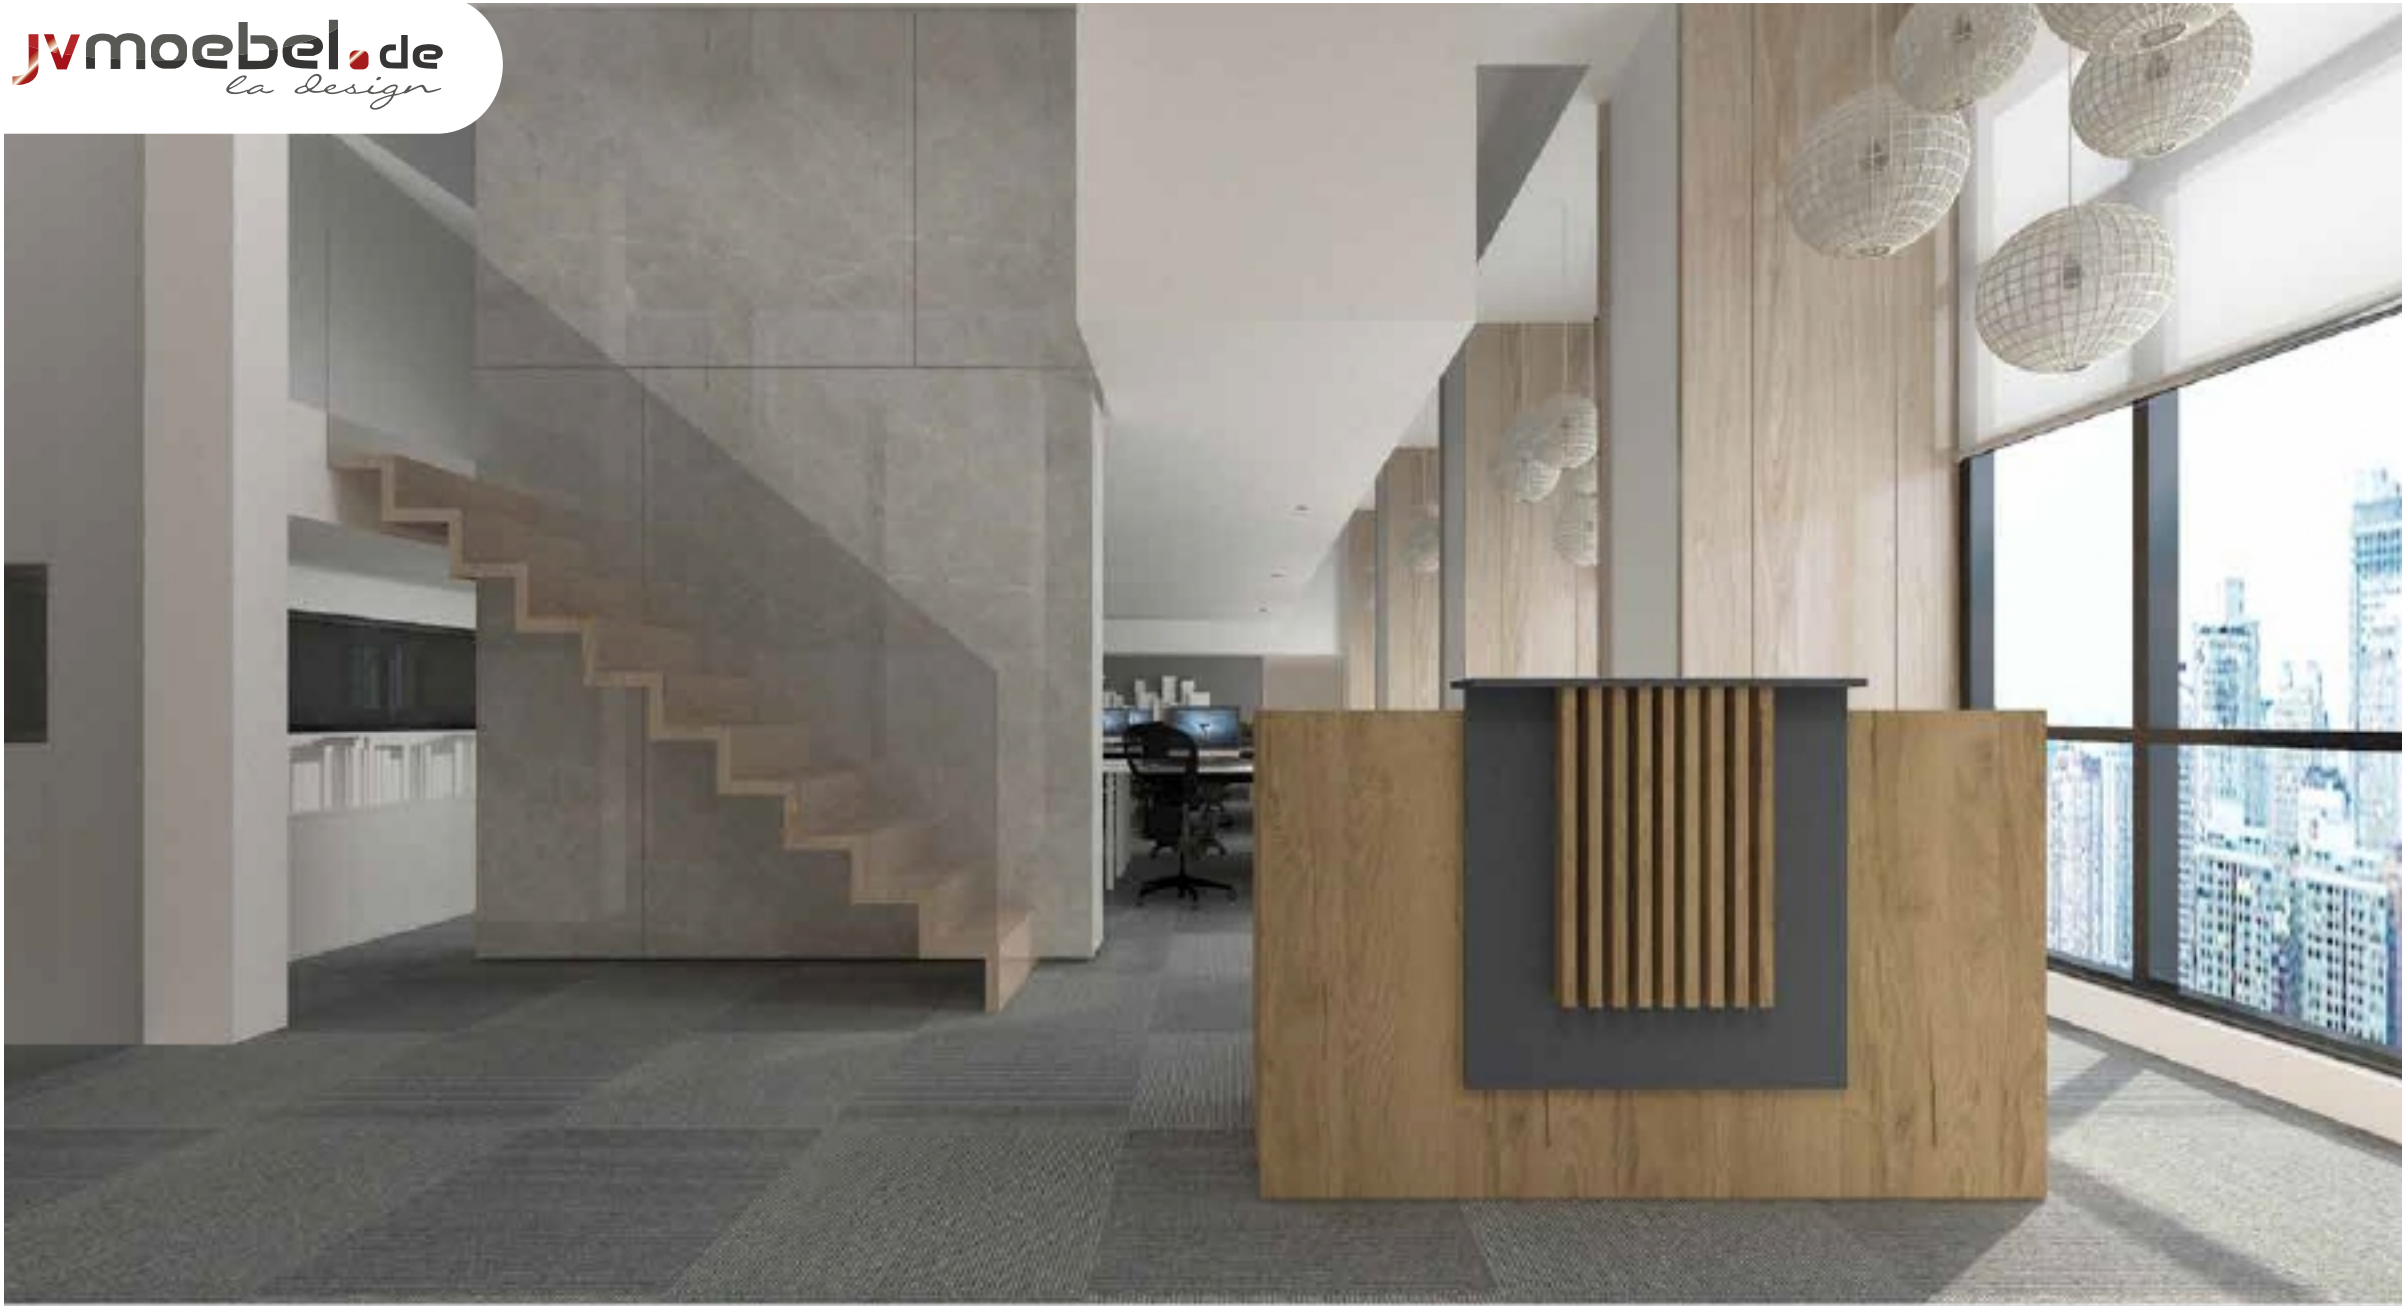

**MAKI
BANKO**
Maki Bank