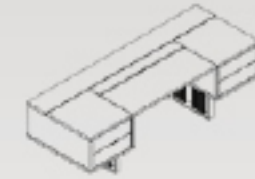

Wave, çağdaş bir tasarım anlayışının yanında masif ahşap, mermer ve deri malzemenin bir araya getirildiği usta ve zarif bir mobilya işçiliğinden elde edilmiştir.

Wave is obtained from a masterful and elegant furniture workmanship that combines solid wood, marble and leather material as well as a contemporary design approach.