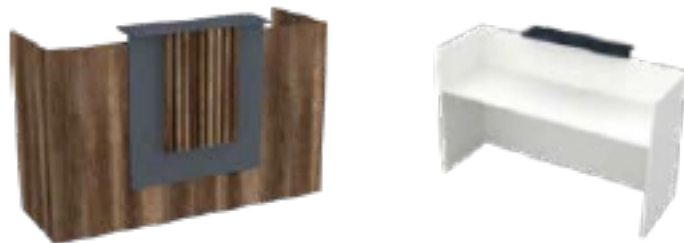

www.jvmoebel.de

	L: 140 / 180 cm W: 60 cm H: 110 cm	Ahtap Reng Seçenekleri Wood Colors Options		Ön Panel Rengi Front Panel Color	
		 Beyaz White	 Fero	 Barok Baroque	 Antrasit Anthracite