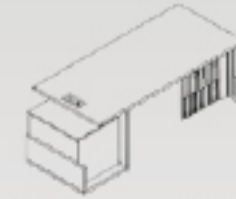

By combining Motto executive desks with various wardrobe units, accessories and coffee tables according to your needs, you can create a special workspace for you.

Masa Desk	225x90x75
Dolap Cabinet	210x41x81
Sehpa Coffeetable	80x60x44