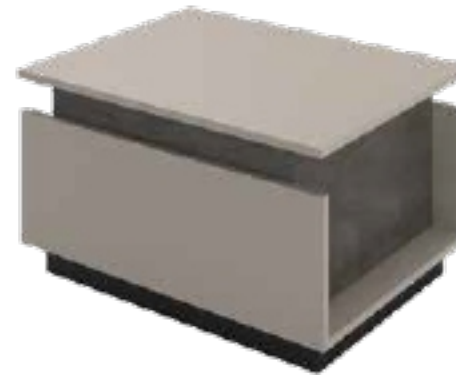

Balance takım özel tasarımıyla ofislerinize modern çizgili ve fonksiyonel çalışma ortamını sunmak için hazır!

Balance set is ready to present a modern style and functional working environment to your offices with its special design!

Etajerli Masa	Sidetable Desk	275x200x75
Dolap	Cabinet	240x45x90h
Sehpa	Coffetable	80x60x45h

Ahşap Renk Seçenekleri Wood Colors Options

Metal Renk Metal Colors