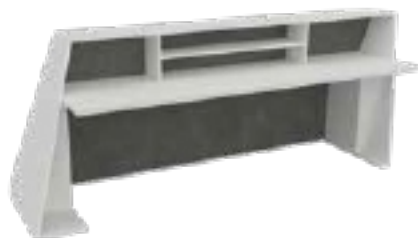

L: 285 cm
W: 80 cm
H: 110 cm

Ahşap Renkler
Wood Colors